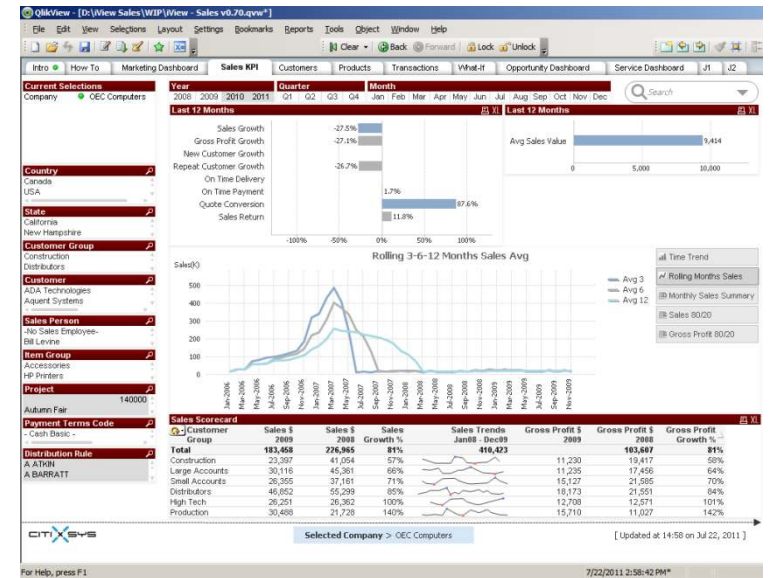

iView

Business Intelligence for SAP Business One

iView – Business Intelligence for SAP Business One

iView is a Business Intelligence (BI) platform that provides Dashboards and Analytics to users of SAP Business One. Business Intelligence (BI) is a kind of business software solution designed to use gathered data more effectively and transform it into beneficial information that can be employed to increase company's competitiveness and visibility on a market.

With Business Intelligence software you can obtain an unambiguous view on corporate data and perform data analysis, helping your company uncover relationships and patterns present in data collected so far.

Business Intelligence is a process that works for any size company to support data-based managing, and fact-based decision making for successful performance on a crowded marketplace.

The BI approach works so well because it integrates business process perspective and customer perspective, and provides a way to quantify all the value drivers, not only the financial ones.

Reports and dashboards are published in a standard browser eg Internet Explorer or Firefox, over the internet or within an organization's intranet using a zero foot print Ajax client.

With associative search technology and in-memory processing, iView gives an experience similar to Google's instant search. While associative search provides instant results as you type, its intuitive interface highlights important relationships in your data. Associative search is extended into every list box across every dashboard, enabling users to search indirectly and quickly find detailed answers to critical questions.