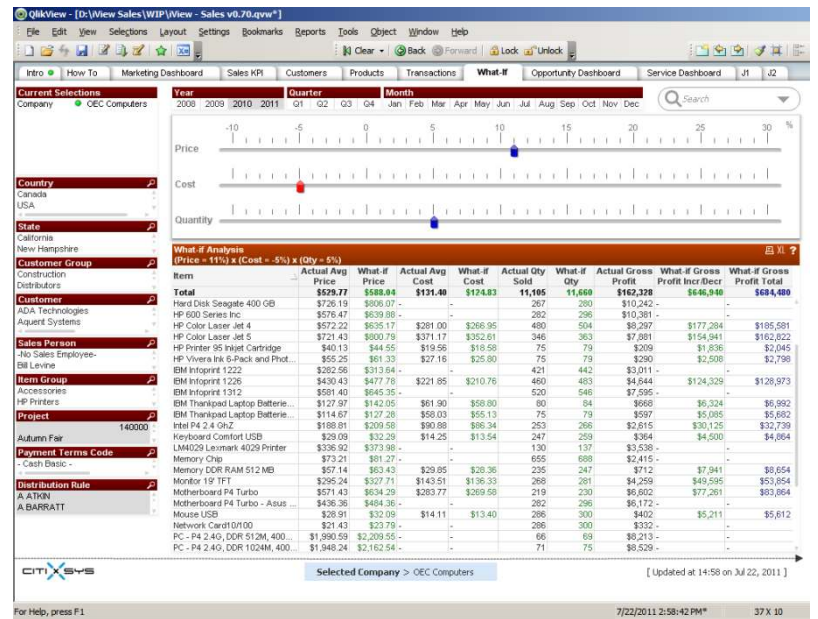

Reports and dashboards are published in a standard browser eg Internet Explorer or Firefox, over the internet or within an organization's intranet using a zero foot print Ajax client.

With associative search technology and in-memory processing, iView gives an experience similar to Google's instant search. While associative search provides instant results as you type, its intuitive interface highlights important relationships in your data. Associative search is extended into every list box across every dashboard, enabling users to search indirectly and quickly find detailed answers to critical questions.

iView dashboards and reports can be viewed on mobile devices such as iPad/iPhone or Android based mobile devices offering unprecedented freedom from the desktop with dynamic, interactive data analysis when and where you need it.

iView – Business Intelligence for Business One has been developed keeping in mind the business user. The application comes with ready to use dashboards for:

- Sales Analysis
- Purchase and Inventory Management
- Executive Dashboard
- Retail Sales Analysis

These ready to use dashboards integrate seamlessly with SAP Business One and iVend Retail, dramatically reducing the effort required to start using them.

These existing dashboards can be customized as per requirements and additional dashboards can be created for specific customer needs and scenarios.