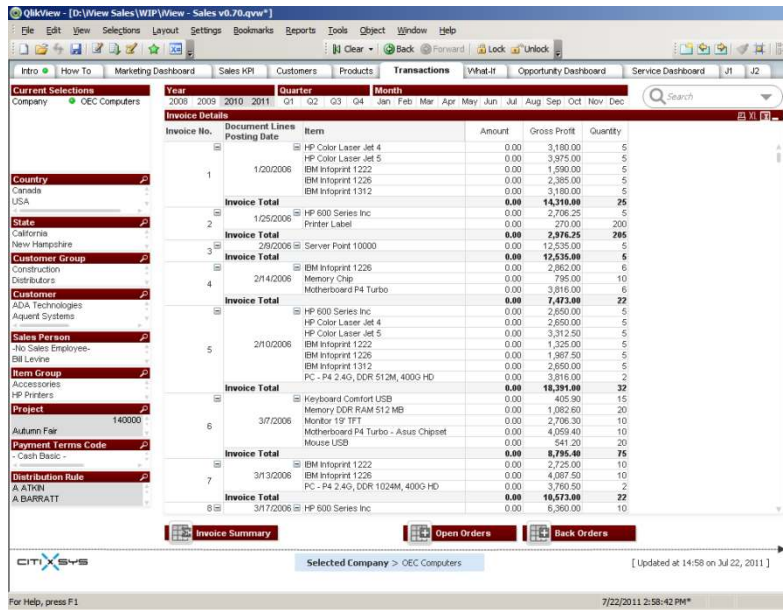

Reports and dashboards are published in a standard browser eg Internet Explorer or Firefox, over the internet or within an organization's intranet using a zero foot print Ajax client.

With associative search technology and in-memory processing, iView gives an experience similar to Google's instant search. While associative search provides instant results as you type, its intuitive interface highlights important relationships in your data. Associative search is extended into every list box across every dashboard, enabling users to search indirectly and quickly find detailed answers to critical questions.

iView dashboards and reports can be viewed on mobile devices such as iPad/iPhone or Android based mobile devices offering unprecedented freedom from the desktop with dynamic, interactive data analysis when and where you need it.

iView – Business Intelligence for Business One has been developed keeping in mind the business user. The application comes with ready to use dashboards for:

- Sales Analysis
- Purchase and Inventory Management
- Executive Dashboard
- Retail Sales Analysis

These ready to use dashboards integrate seamlessly with SAP Business One and iVend Retail, dramatically reducing the effort required to start using them.

These existing dashboards can be customized as per requirements and additional dashboards can be created for specific customer needs and scenarios.