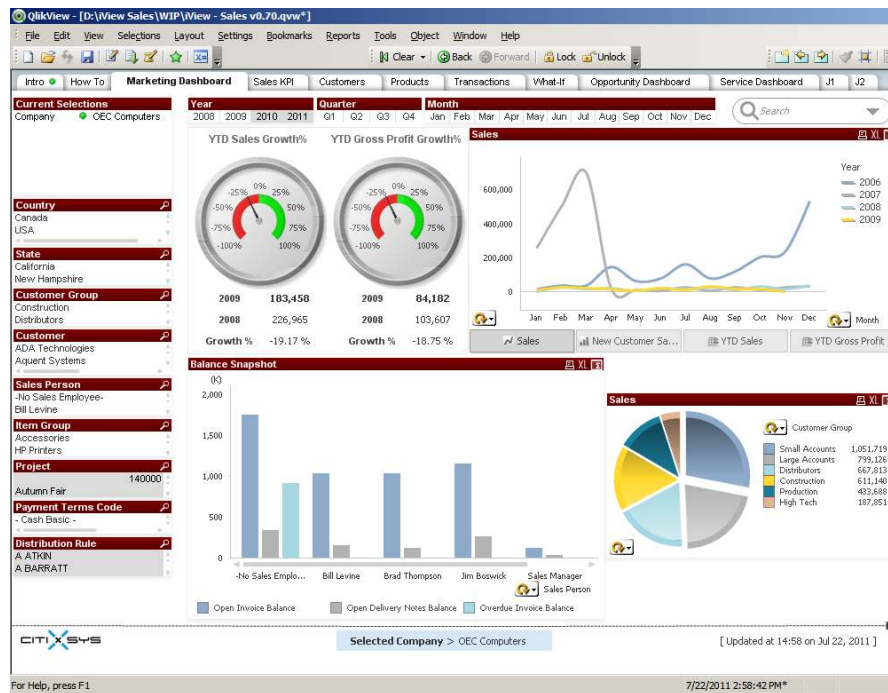

iView

Business Intelligence for SAP Business One

iView – Business Intelligence for SAP Business One

iView is a Business Intelligence (BI) platform that provides Dashboards and Analytics to users of SAP Business One. Business Intelligence (BI) is a kind of business software solution designed to use gathered data more effectively and transform it into beneficial information that can be employed to increase company's competitiveness and visibility on a market.

With Business Intelligence software you can obtain an unambiguous view on corporate data and perform data analysis, helping your company uncover relationships and patterns present in data collected so far.

Business Intelligence is a process that works for any size company to support data-based managing, and fact-based decision making for successful performance on a crowded marketplace.

The BI approach works so well because it integrates business process perspective and customer perspective, and provides a way to quantify all the value drivers, not only the financial ones.

Reports and dashboards are published in a standard browser eg Internet Explorer or Firefox, over the internet or within an organization's intranet using a zero foot print Ajax client.

With associative search technology and in-memory processing, iView gives an experience similar to Google's instant search. While associative search provides instant results as you type, its intuitive interface highlights important relationships in your data. Associative search is extended into every list box across every dashboard, enabling users to search indirectly and quickly find detailed answers to critical questions.